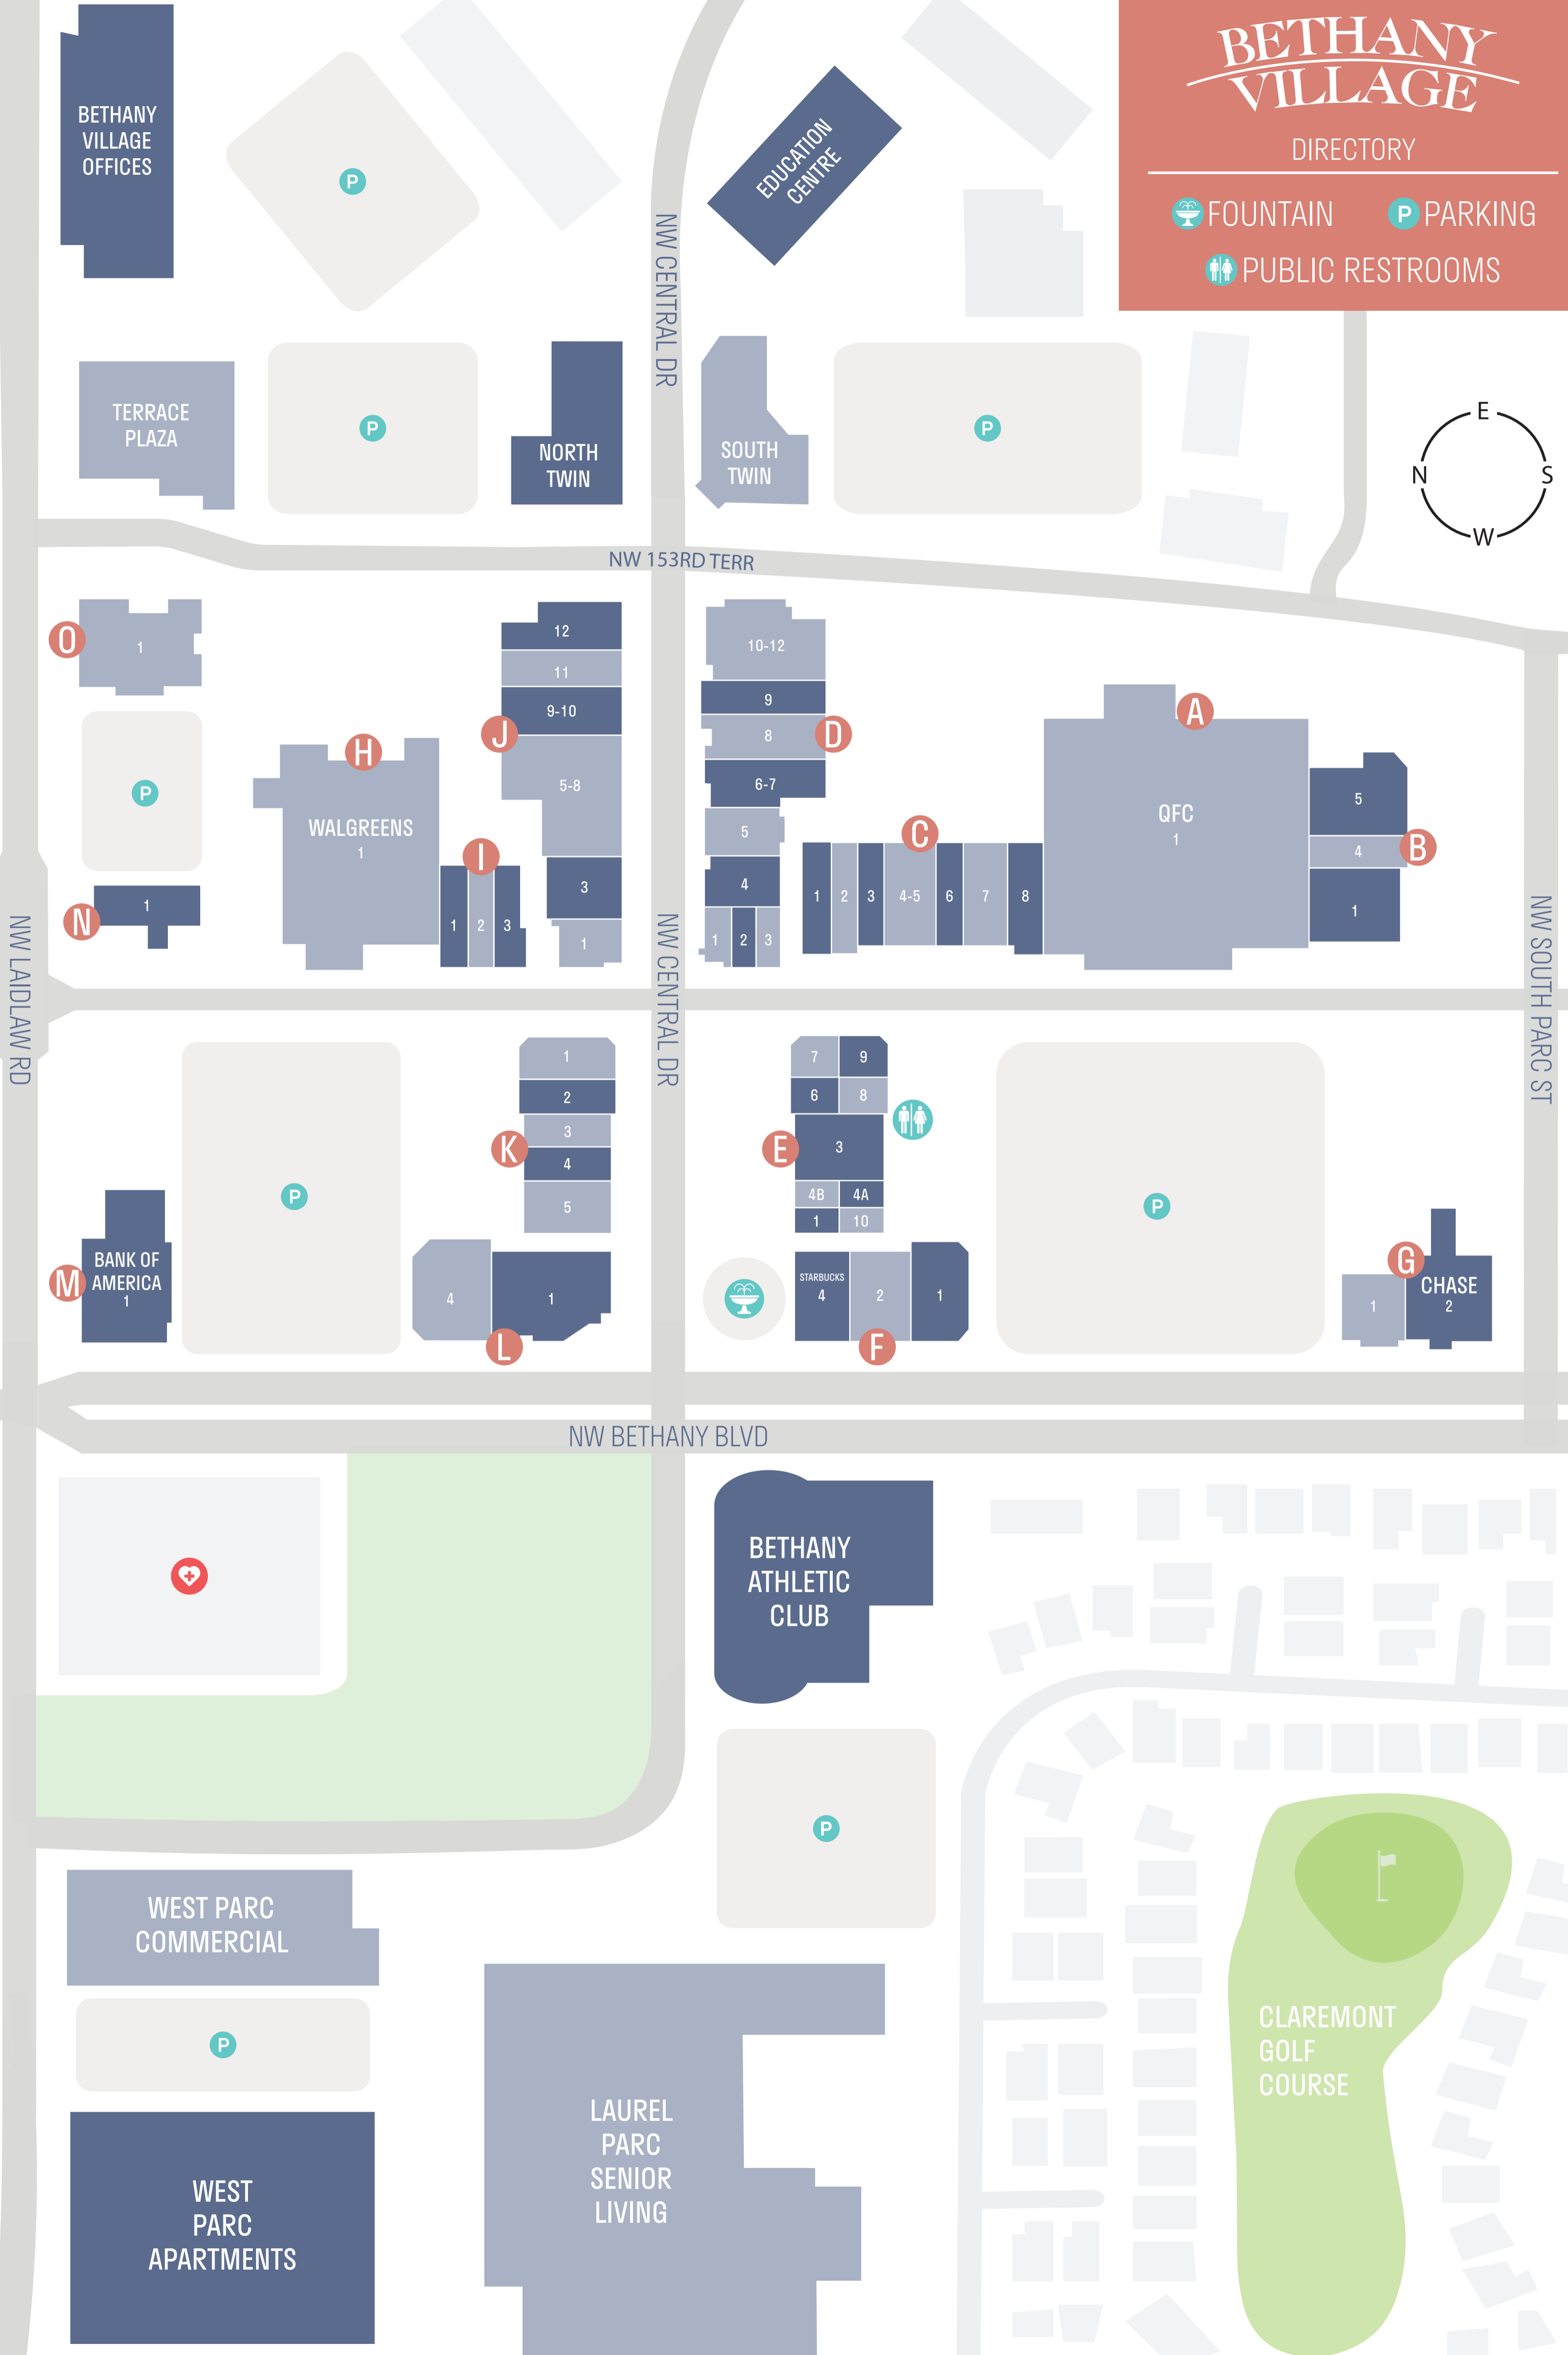

# BETHANY VILLAGE

DIRECTORY

FOUNTAIN

PARKING

PUBLIC RESTROOMS

BETHANY VILLAGE OFFICES

EDUCATION CENTRE

TERRACE PLAZA

22

23

24

25

26

27

28

29