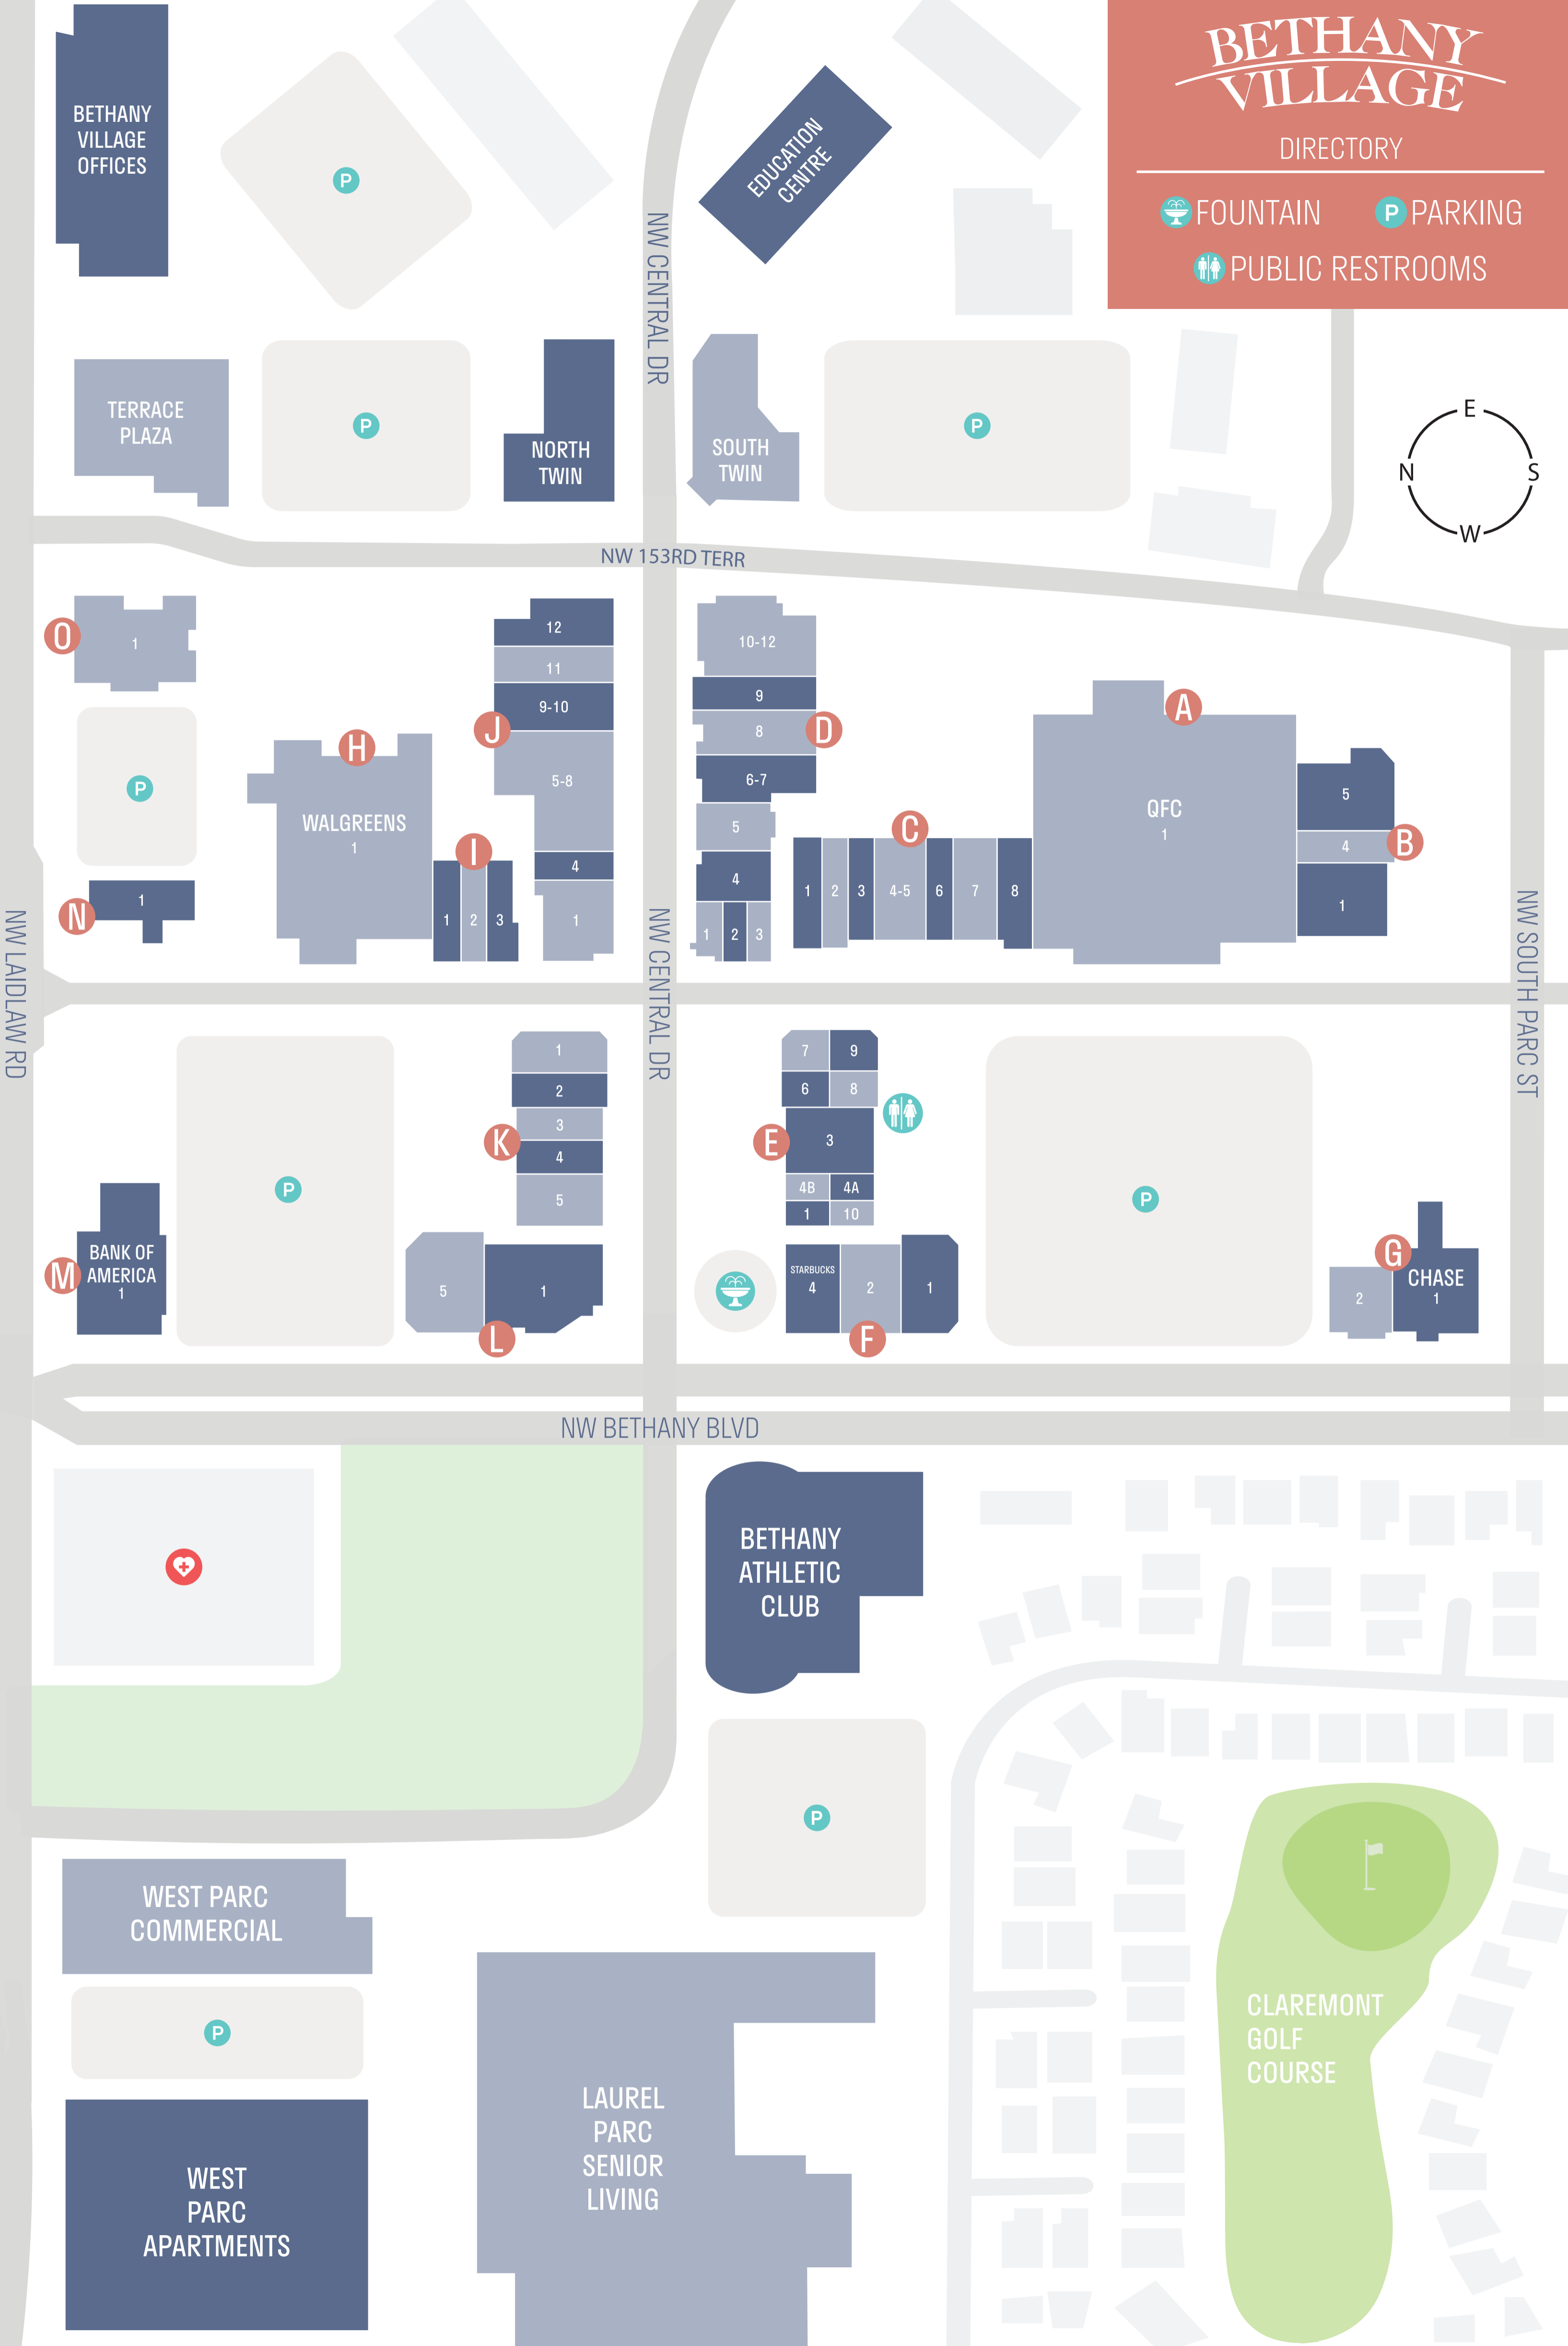

BETHANY VILLAGE

DIRECTORY

FOUNTAIN

PARKING

PUBLIC RESTROOMS

BETHANY VILLAGE OFFICES

EDUCATION CENTRE

TERRACE PLAZA

NORTH TWIN

SOUTH TWIN

NW 153RD TERR

NW LAIDLAW RD

NW CENTRAL DR

NW SOUTH PARC ST

O

1

1

2

3

4

1

12

11

9-10